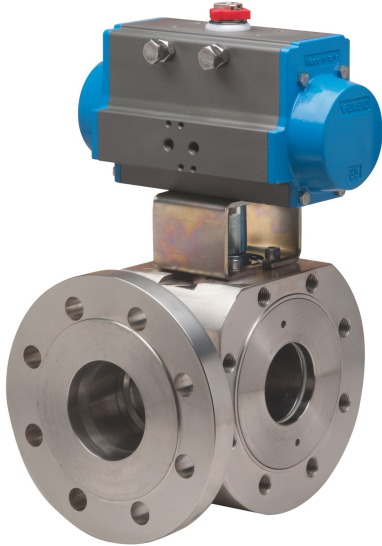

## 8P0184 L-port

? SR actuator with 2-way Carbon steel flanged Wafer ball valve, reduced bore ANSI 150 two seatsm (Valpres 776032).

Technical specifications