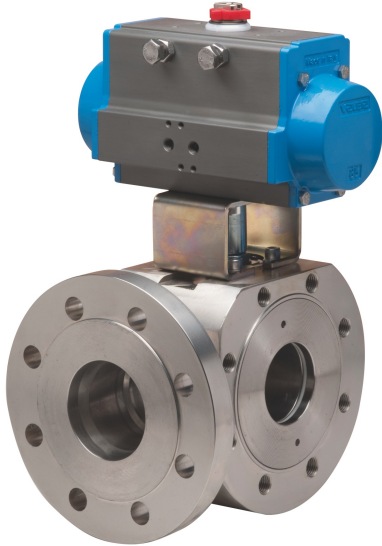

BONOMI
NORTH AMERICA

8P0184 L-port

? SR actuator with 2-way Carbon steel flanged Wafer ball valve, reduced bore ANSI 150 two seatsm (Valpres 776032).

Technical specifications