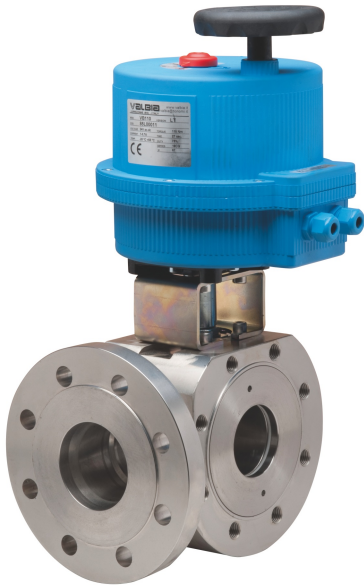

## 8E077

Electric actuator with 3 way, Stainless steel Split body diverter ball valve, reduced port ANSI 150 (Valpres 776018).

OPERATING CONDITIONS: fluid H<sub>2</sub>O - T 68°F

Technical specifications