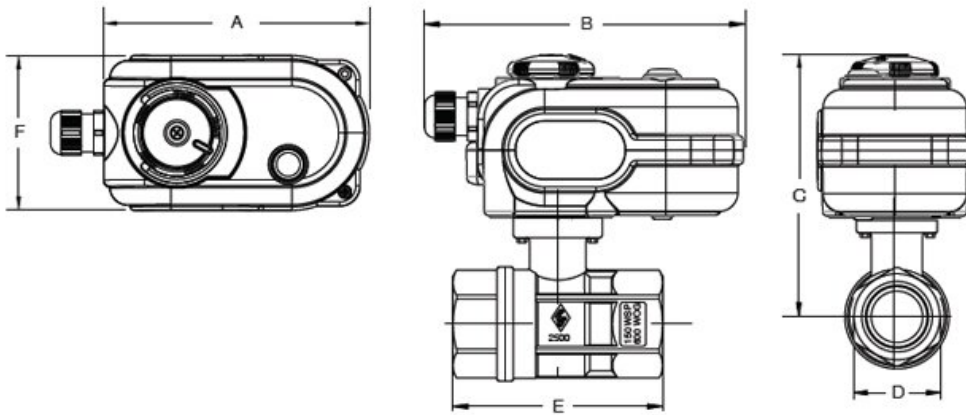

## 8E864 LF

Electric actuator with 2 way brass ball valve direct mount (RB 250N LF).

OPERATING CONDITIONS: fluid H<sub>2</sub>O - T 68°F

### Technical specifications

SIZE	PSI	A	B	C	D	E	F	ACT.
-	1000	5.11	6.14	5.91	1.61	3.35	2.95	VB 010
-	1000	5.11	6.14	6.23	1.97	3.66	2.95	VB 010
-	1000	5.11	6.14	5.09	1.06	2.64	2.95	VB 010
-	1000	5.11	6.14	5.29	1.26	3.00	2.95	VB 010