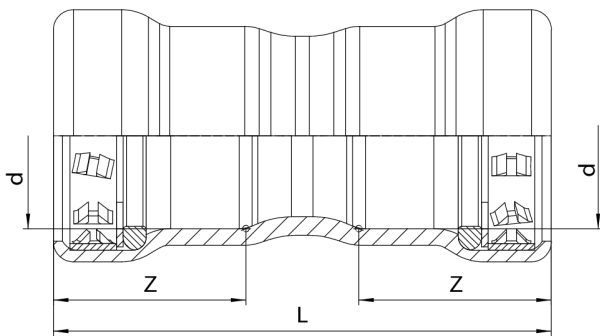

## 5L02

Carbon steel P/P coupling from 1/2" to 4".

**NEW**

### Technical specifications

SIZE	L	Z
1/2"	2.70	1.06
3/4"	2.95	1.14
1"	3.29	1.34
1 1/4"	4.33	1.81
1 1/2"	4.63	1.89
2"	4.74	1.97