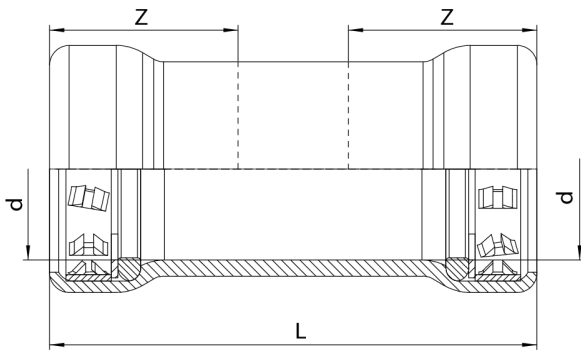

**BONOMI**  
NORTH AMERICA

**BONOMI**  
**press**  
**max**

**5M05**

Carbon steel P/P slip coupling from 1/2" to 4".

**NEW**

## Technical specifications

SIZE	L	Z
1/2"	2.72	1.06
3/4"	2.95	1.14
1"	3.29	1.34
1 1/4"	4.31	1.81
1 1/2"	4.63	1.89
2"	4.74	1.97