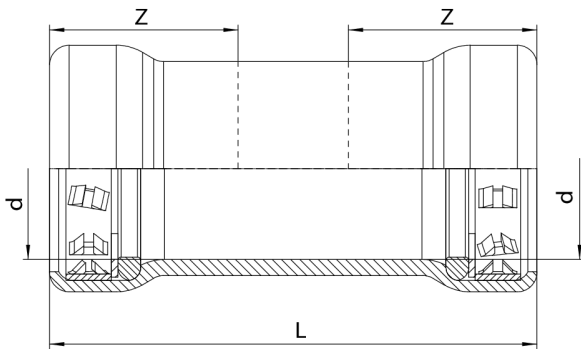

BONOMI
NORTH AMERICA

BONOMI
press
max
GAS

5L05

Carbon steel P/P slip coupling from 1/2" to 4".

NEW

Technical specifications

SIZE	L	Z
1/2"	2.72	1.06
3/4"	2.95	1.14
1"	3.29	1.34
1 1/4"	4.31	1.81
1 1/2"	4.63	1.89
2"	4.74	1.97