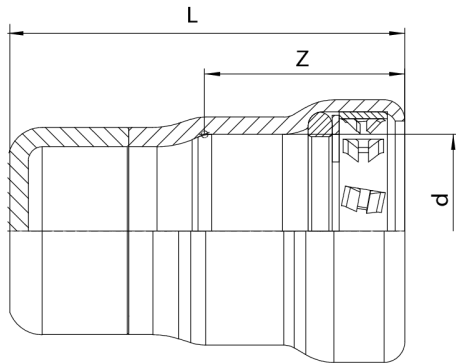

BONOMI
NORTH AMERICA

BONOMI
press
max
GAS

5L53

Carbon steel P plug from 1/2" to 4".

NEW

Technical specifications

SIZE	L	Z
1/2"	2.15	1.06
3/4"	2.26	1.14
1"	2.42	1.34
1 1/4"	2.93	1.81
1 1/2"	3.01	1.89
2"	3.11	1.97