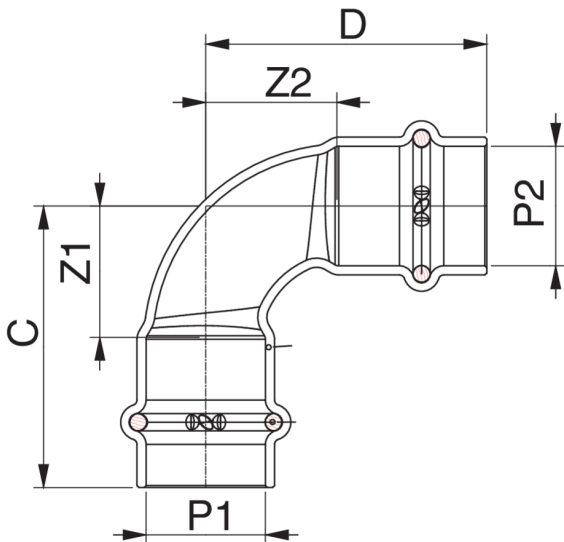

BONOMI
NORTH AMERICA

BONOMI
press

5V1200

Copper F/F 90° elbow.

NEW

Technical specifications

P1 X P2	BAG	MASTER BOX	PART NO.	Z1	C	Z2	D
1/2" x 1/2"	10	250	5V120004	0.63	1.38	0.63	1.38
1" x 1"	5	90	5V120006	0.99	1.90	0.99	1.90
1 1/4" x 1 1/4"	5	65	5V120007	1.28	2.30	1.28	2.30
1 1/2" x 1 1/2"	1	20	5V120008	1.43	2.83	1.42	2.83
2" x 2"	1	12	5V120010	2.01	3.58	2.01	3.58
3/4" x 3/4"	10	120	5V120005	0.76	1.66	0.76	1.65