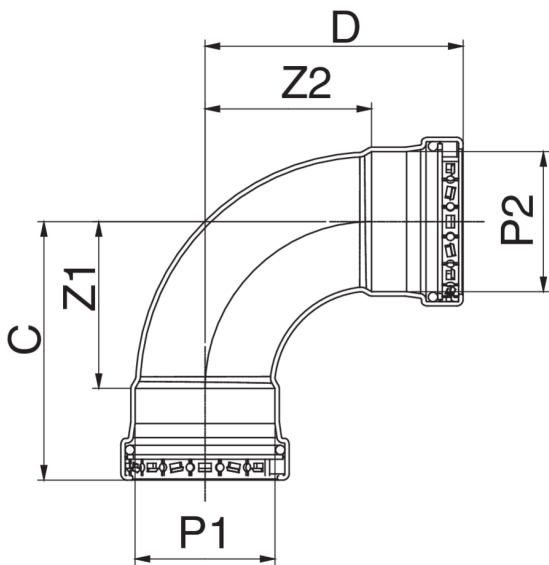

BONOMI
NORTH AMERICA

BONOMI
press

5V1200

Copper F/F 90° elbow.

NEW

Technical specifications

P1 X P2	BAG	MASTER BOX	PART NO.	Z1	C	Z2	D
2 1/2" x 2 1/2"	1	8	5V120012	3.15	4.88	3.15	4.88
3" x 3"	1	3	5V120014	3.74	5.71	3.74	5.71
4" x 4"	1	2	5V120018	4.84	7.24	4.84	7.24