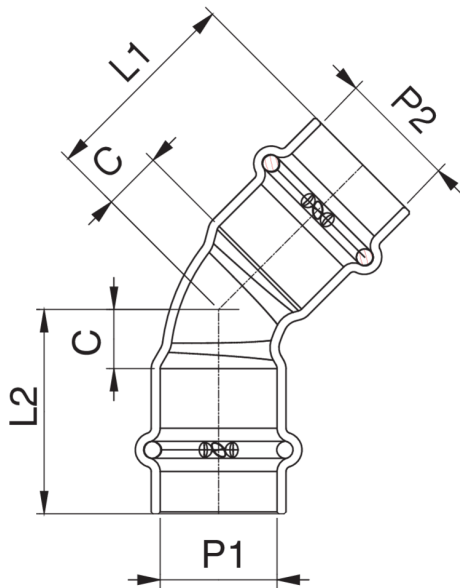

BONOMI
NORTH AMERICA

BONOMI
press

5V1400

Copper F/F 45° elbow.

NEW

Technical specifications

P1 X P2	BAG	MASTER BOX	PART NO.	C	L1	L2
1/2" x 1/2"	10	250	5V140004	0.31	1.06	1.06
1" x 1"	5	60	5V140006	0.46	1.36	1.36
1 1/4" x 1 1/4"	5	50	5V140007	0.57	1.59	1.59
1 1/2" x 1 1/2"	1	24	5V140008	0.67	2.09	2.09
2" x 2"	1	16	5V140010	0.88	2.46	2.46
3/4" x 3/4"	10	120	5V140005	0.36	1.26	1.26