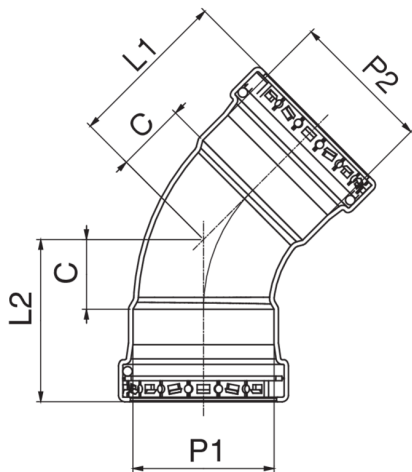

BONOMI
NORTH AMERICA

BONOMI
press

5V1400

Copper F/F 45° elbow.

NEW

Technical specifications

P1 X P2	BAG	MASTER BOX	PART NO.	C	L1	L2
2 1/2" x 2 1/2"	1	8	5V140012	1.30	3.03	3.03
3" x 3"	1	5	5V140014	1.57	3.54	3.54
4" x 4"	1	3	5V140018	2.05	4.45	4.45