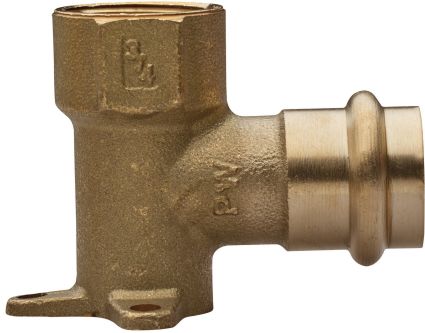

## 5V2000

Brass F/female thread 90° elbow with wallplate.

**NEW**