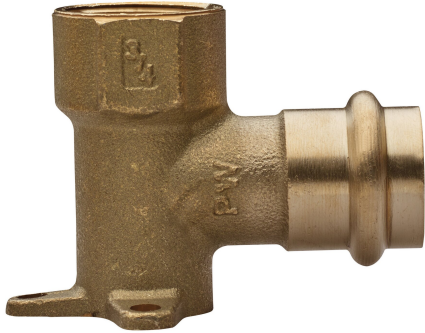

BONOMI
NORTH AMERICA

BONOMI
press

5V2000

Brass F/female thread 90° elbow with wallplate.

NEW

Technical specifications

P X F	BAG	MASTER BOX	PART NO.	L1	E	L2	L3	C
1/2" x 1/2"	5	100	5V20000404	1.57	1.00	0.79	0.98	0.87
3/4" x 3/4"	5	80	5V20000505	1.97	1.24	0.91	0.98	1.06