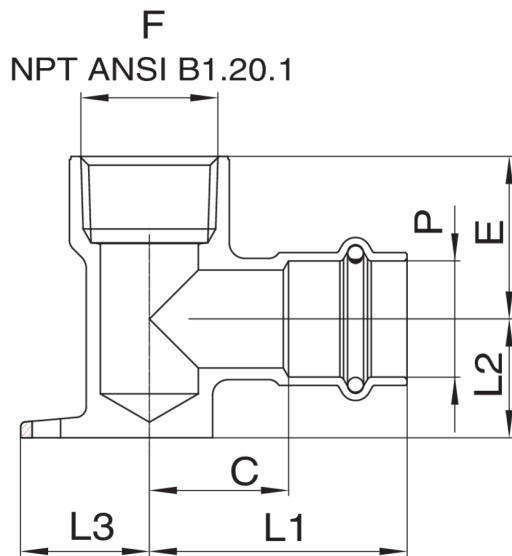

## 5V2000

Brass F/female thread 90° elbow with wallplate.

**NEW**

### Technical specifications

P X F	BAG	MASTER BOX	PART NO.	L1	E	L2	L3	C
1/2" x 1/2"	5	100	5V20000404	1.57	1.00	0.79	0.98	0.87
3/4" x 3/4"	5	80	5V20000505	1.97	1.24	0.91	0.98	1.06