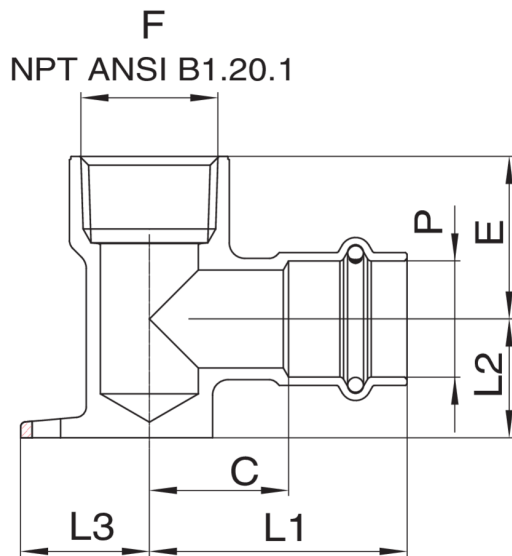

BONOMI
NORTH AMERICA

BONOMI
press

5V2000

Brass F/female thread 90° elbow with wallplate.

NEW

Technical specifications

P X F	BAG	MASTER BOX	PART NO.	L1	E	L2	L3	C
1/2" x 1/2"	5	100	5V20000404	1.57	1.00	0.79	0.98	0.87
3/4" x 3/4"	5	80	5V20000505	1.97	1.24	0.91	0.98	1.06