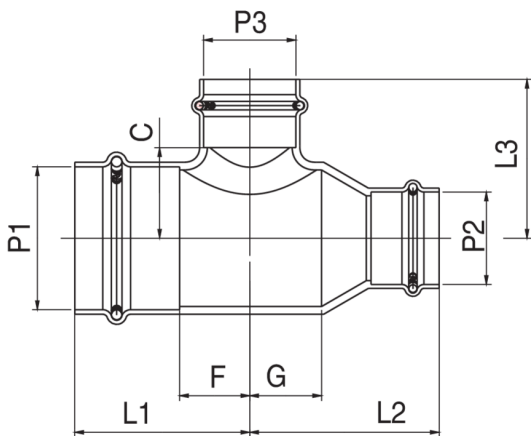

BONOMI
NORTH AMERICA

BONOMI
press

5V3500

Copper F/F/F reducing T with one of the two lateral ends larger than the others.

NEW

Technical specifications

| P1 X P2 X P3 | BAG | MASTER BOX | PART NO. | L1 | F | L2 | G | L3 | C |
|--------------------------|-----|------------|--------------|------|------|------|------|------|------|
| 1 1/4" x 1" x 1" | 1 | 35 | 5V3500070606 | 1.85 | 0.83 | 2.01 | 1.08 | 1.73 | 0.83 |
| 1 1/2" x 1" x 1" | 1 | 24 | 5V3500080606 | 2.56 | 1.14 | 2.68 | 1.77 | 2.28 | 1.38 |
| 1 1/2" x 1 1/4" x 1 1/4" | 1 | 24 | 5V3500080707 | 2.56 | 1.14 | 2.68 | 1.65 | 2.40 | 1.38 |
| 1" x 3/4" x 3/4" | 5 | 70 | 5V3500060505 | 1.63 | 0.73 | 1.91 | 1.00 | 1.57 | 0.67 |
| 2" x 1 1/2" x 1 1/2" | 1 | 14 | 5V3500100808 | 2.83 | 1.26 | 3.35 | 1.93 | 3.11 | 1.69 |
| 3/4" x 1/2" x 1/2" | 5 | 100 | 5V3500050404 | 1.42 | 0.51 | 1.42 | 0.67 | 1.38 | 0.63 |