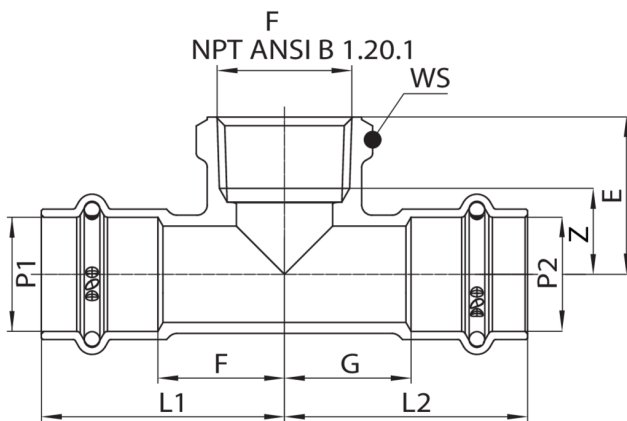

BONOMI
NORTH AMERICA

BONOMI
press

5V3100

Brass F/female thread/F tee.

NEW

Technical specifications

P1 X P2 X F	BAG	MASTER BOX	PART NO.	L1	L2	G	E	Z	WS
1/2" x 1/2" x 1/2"	5	150	5V3100040404	1.57	1.57	0.87	1.12	0.59	1.02
1" x 1" x 1/2"	5	60	5V3100060604	1.83	1.83	0.89	1.36	0.83	1.02
1" x 1" x 3/4"	5	60	5V3100060605	1.97	1.97	1.02	1.40	0.85	1.22
3/4" x 3/4" x 1/2"	5	100	5V3100050504	1.76	1.76	0.86	1.20	0.65	1.02
3/4" x 3/4" x 3/4"	5	75	5V3100050505	1.89	1.89	0.98	1.22	0.67	1.22