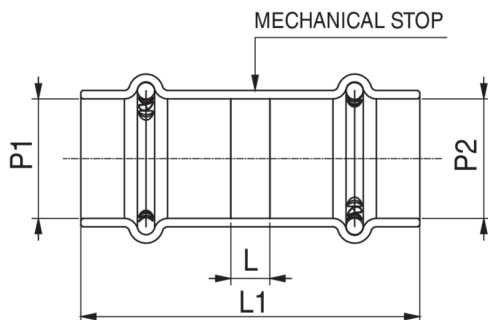

BONOMI
NORTH AMERICA

BONOMI
press

5V0200

Copper F/F coupling.

NEW

Technical specifications

P1 X P2	BAG	MASTER BOX	PART NO.	L	L1
1/2" x 1/2"	10	250	5V020004	0.12	1.61
1" x 1"	5	100	5V020006	0.16	1.97
1 1/4" x 1 1/4"	5	75	5V020007	0.16	2.20
1 1/2" x 1 1/2"	1	46	5V020008	0.16	2.99
2" x 2"	1	28	5V020010	0.16	3.31
3/4" x 3/4"	10	200	5V020005	0.16	1.97