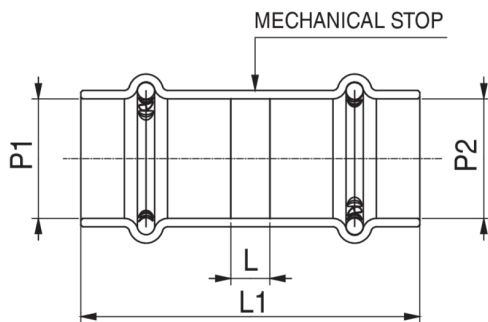

BONOMI
NORTH AMERICA

BONOMI
press

5V0200

Copper F/F coupling.

NEW

Technical specifications

P1 X P2	BAG	MASTER BOX	PART NO.	L	L1
1/2" x 1/2"	10	250	5V020004	0.12	1.61
1" x 1"	5	100	5V020006	0.16	1.97
1 1/4" x 1 1/4"	5	75	5V020007	0.16	2.20
1 1/2" x 1 1/2"	1	46	5V020008	0.16	2.99
2" x 2"	1	28	5V020010	0.16	3.31
3/4" x 3/4"	10	200	5V020005	0.16	1.97