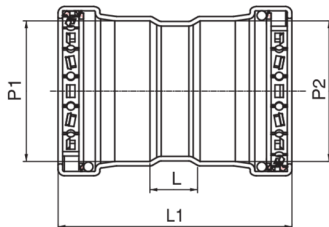

BONOMI
NORTH AMERICA

BONOMI
press

5V0200

Copper F/F coupling.

NEW

Technical specifications

P1 X P2	BAG	MASTER BOX	PART NO.	L	L1
2 1/2" x 2 1/2"	1	12	5V020012	0.87	4.33
3" x 3"	1	6	5V020014	0.98	4.92
4" x 4"	1	6	5V020018	1.02	5.83