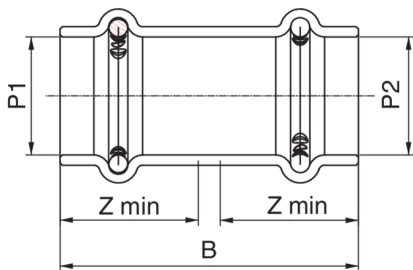

BONOMI
NORTH AMERICA

BONOMI
press

5V0500

Copper F/F slip coupling.

NEW

Technical specifications

P1 X P2	BAG	MASTER BOX	PART NO.	B	Z
1/2" x 1/2"	10	250	5V050004	1.61	0.75
1" x 1"	5	100	5V050006	1.97	0.91
1 1/4" x 1 1/4"	5	75	5V050006	2.20	1.02
1 1/2" x 1 1/2"	1	46	5V050008	2.99	1.42
2" x 2"	1	28	5V050010	3.31	1.57
3/4" x 3/4"	10	200	5V050005	1.97	0.91