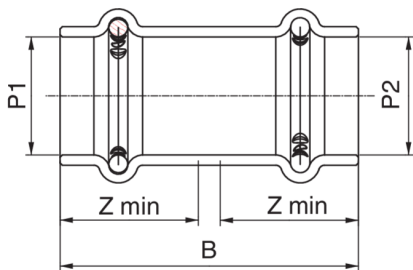

**BONOMI**  
NORTH AMERICA

**BONOMI**  
**press**

**5V0500**

Copper F/F slip coupling.

**NEW**

## Technical specifications

P1 X P2	BAG	MASTER BOX	PART NO.	B	Z
1/2" x 1/2"	10	250	5V050004	1.61	0.75
1" x 1"	5	100	5V050006	1.97	0.91
1 1/4" x 1 1/4"	5	75	5V050006	2.20	1.02
1 1/2" x 1 1/2"	1	46	5V050008	2.99	1.42
2" x 2"	1	28	5V050010	3.31	1.57
3/4" x 3/4"	10	200	5V050005	1.97	0.91