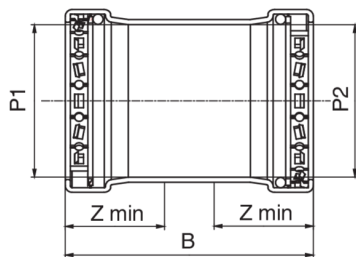

BONOMI
NORTH AMERICA

BONOMI
press

5V0500

Copper F/F slip coupling.

NEW

Technical specifications

P1 X P2	BAG	MASTER BOX	PART NO.	B	Z
2 1/2" x 2 1/2"	1	12	5V050012	4.33	1.73
3" x 3"	1	8	5V050014	4.92	1.97
4" x 4"	1	6	5V050018	5.83	2.40