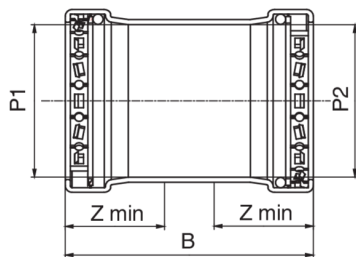

BONOMI
NORTH AMERICA

BONOMI
press

5V0500

Copper F/F slip coupling.

NEW

Technical specifications

| P1 X P2 | BAG | MASTER BOX | PART NO. | B | Z |
|-----------------|-----|------------|----------|------|------|
| 2 1/2" x 2 1/2" | 1 | 12 | 5V050012 | 4.33 | 1.73 |
| 3" x 3" | 1 | 8 | 5V050014 | 4.92 | 1.97 |
| 4" x 4" | 1 | 6 | 5V050018 | 5.83 | 2.40 |