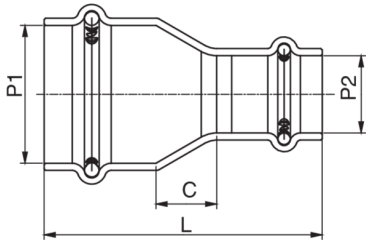

BONOMI
NORTH AMERICA

BONOMI
press

5V4900

Copper F/F reducing coupling.

NEW

Technical specifications

P1 X P2	BAG	MASTER BOX	PART NO.	C	L
1" x 1/2"	10	200	5V49000604	0.65	2.30
1 1/4" x 1"	1	70	5V49000706	0.55	2.48
1 1/2" x 1"	1	65	5V49000806	0.67	2.99
1 1/2" x 1 1/4"	1	60	5V49000807	0.43	2.87
1" x 3/4"	5	150	5V49000605	0.47	2.28
1 1/4" x 3/4"	1	70	5V49000705	0.63	2.56
1 1/2" x 3/4"	1	65	5V49000805	0.87	3.19
2" x 1"	1	40	5V49001006	1.06	3.54
2" x 1 1/4"	1	40	5V49001007	0.83	3.43
2" x 1 1/2"	1	30	5V49001008	0.75	3.74
2" x 3/4"	1	40	5V49001005	1.30	3.78
3/4" x 1/2"	10	250	5V49000504	0.43	2.09