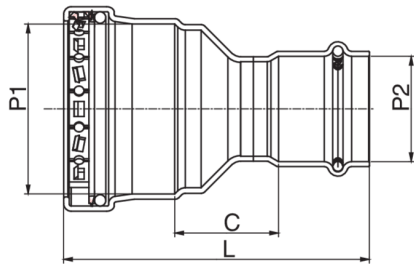

BONOMI
NORTH AMERICA

BONOMI
press

5V4900

Copper F/F reducing coupling.

NEW

Technical specifications

P1 X P2	BAG	MASTER BOX	PART NO.	C	L
2 1/2" x 1 1/2"	1	15	5V49001208	1.61	4.76
2 1/2" x 2"	1	14	5V49001210	1.38	4.69
3" x 1 1/2"	1	10	5V49001408	1.89	5.28
3" x 2"	1	10	5V49001410	1.61	5.16
3" x 2 1/2"	1	8	5V49001412	1.42	5.12
4" x 2"	1	4	5V49001810	2.13	6.10