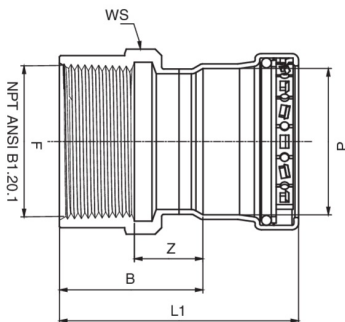

**BONOMI**  
NORTH AMERICA

**BONOMI**  
**press**

**5V0100**

Brass F/female thread adapter.

**NEW**

## Technical specifications

P X F	BAG	MASTER BOX	PART NO.	L	B	Z	WS
2 1/2" x 2 1/2"	1	8	5V01001212	4.33	2.60	1.24	3.19
3" x 3"	1	6	5V01001414	4.76	2.80	1.40	3.94
4" x 4"	1	6	5V01001818	5.33	2.93	1.40	4.92