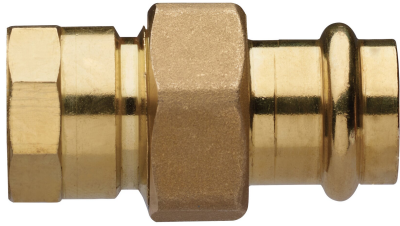

**BONOMI**  
NORTH AMERICA

**BONOMI**  
**press**

**5V5500**

Brass F/female thread flat seat union.

**NEW**

## Technical specifications

P X F	BAG	MASTER BOX	PART NO.	L	Z	WS
1/2" x 1/2"	1	150	5V55000404	2.36	1.12	1.18
1" x 1"	1	60	5V55000606	2.72	1.11	1.85
1 1/4" x 1 1/4"	1	40	5V55000707	3.25	1.54	2.05
1 1/2" x 1 1/2"	1	30	5V55000808	3.40	1.42	2.36
2" x 2"	1	15	5V55001010	3.76	1.49	2.95
3/4" x 3/4"	1	100	5V55000505	2.72	1.26	1.46