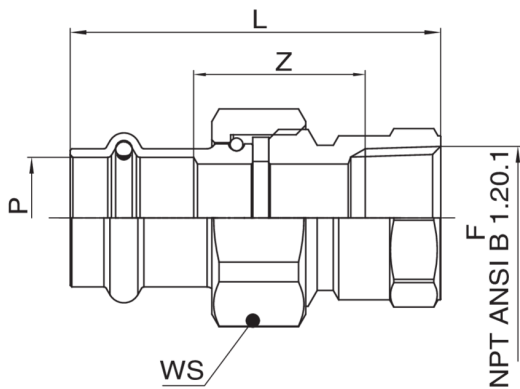

**BONOMI**  
NORTH AMERICA

**BONOMI**  
**press**

**5V5500**

Brass F/female thread flat seat union.

**NEW**

## Technical specifications

P X F	BAG	MASTER BOX	PART NO.	L	Z	WS
1/2" x 1/2"	1	150	5V55000404	2.36	1.12	1.18
1" x 1"	1	60	5V55000606	2.72	1.11	1.85
1 1/4" x 1 1/4"	1	40	5V55000707	3.25	1.54	2.05
1 1/2" x 1 1/2"	1	30	5V55000808	3.40	1.42	2.36
2" x 2"	1	15	5V55001010	3.76	1.49	2.95
3/4" x 3/4"	1	100	5V55000505	2.72	1.26	1.46