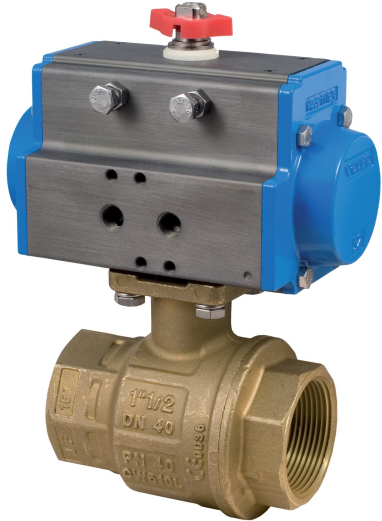

BONOMI
NORTH AMERICA

8P0080

DA - SR actuator with 2 way brass ball valve direct mount (RB 250N).

• OPERATING CONDITIONS: fluid H2O - T 68°F - Actuator P 90 ÷ 100 PSI

Technical specifications

SIZE	PSI	B	C	D	E	F	ACT.
1/4"	-	-	-	-	-	-	-
3/8"	-	-	-	-	-	-	-
1/2"	-	-	-	-	-	-	-
3/4"	-	-	-	-	-	-	-
1"	-	-	-	-	-	-	-
1 1/4"	-	-	-	-	-	-	-
1 1/2"	-	-	-	-	-	-	-
2"	-	-	-	-	-	-	-
2 1/2"	-	-	-	-	-	-	-
3"	-	-	-	-	-	-	-
4"	-	-	-	-	-	-	-