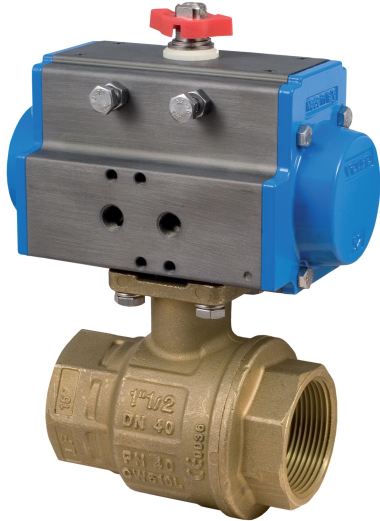

BONOMI
NORTH AMERICA

8P0080

DA - SR actuator with 2 way brass ball valve direct mount (RB 250N).

• OPERATING CONDITIONS: fluid H₂O - T 68°F - Actuator P 90 ÷ 100 PSI

Technical specifications

SIZE	PSI	B	C	D	E	F	ACT.
1/4"	-	-	-	-	-	-	-
3/8"	-	-	-	-	-	-	-
1/2"	-	-	-	-	-	-	-
3/4"	-	-	-	-	-	-	-
1"	-	-	-	-	-	-	-
1 1/4"	-	-	-	-	-	-	-
1 1/2"	-	-	-	-	-	-	-
2"	-	-	-	-	-	-	-
2 1/2"	-	-	-	-	-	-	-
3"	-	-	-	-	-	-	-
4"	-	-	-	-	-	-	-