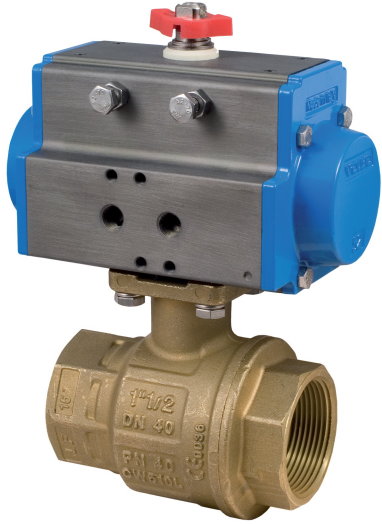

BONOMI
NORTH AMERICA

8P0080

DA - SR actuator with 2 way brass ball valve direct mount (RB 250N).

• OPERATING CONDITIONS: fluid H2O - T 68°F - Actuator P 90 ÷ 100 PSI

Technical specifications

SIZE	PSI	B	C	D	E	F	ACT.
1/4"	-	-	-	-	-	-	-
3/8"	-	-	-	-	-	-	-
1/2"	-	-	-	-	-	-	-
3/4"	-	-	-	-	-	-	-
1"	-	-	-	-	-	-	-
1 1/4"	-	-	-	-	-	-	-
1 1/2"	-	-	-	-	-	-	-
2"	-	-	-	-	-	-	-
2 1/2"	-	-	-	-	-	-	-
3"	-	-	-	-	-	-	-
4"	-	-	-	-	-	-	-