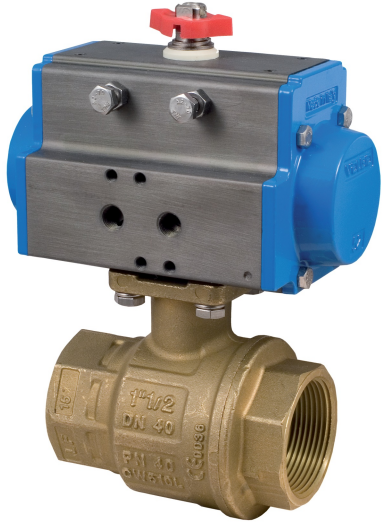

BONOMI
NORTH AMERICA

8P0080

DA - SR actuator with 2 way brass ball valve direct mount (RB 250N).

• OPERATING CONDITIONS: fluid H₂O - T 68°F - Actuator P 90 ÷ 100 PSI

Technical specifications

SIZE	PSI	B	C	D	E	F	ACT.
1/4"	-	-	-	-	-	-	-
3/8"	-	-	-	-	-	-	-
1/2"	-	-	-	-	-	-	-
3/4"	-	-	-	-	-	-	-
1"	-	-	-	-	-	-	-
1 1/4"	-	-	-	-	-	-	-
1 1/2"	-	-	-	-	-	-	-
2"	-	-	-	-	-	-	-
2 1/2"	-	-	-	-	-	-	-
3"	-	-	-	-	-	-	-
4"	-	-	-	-	-	-	-